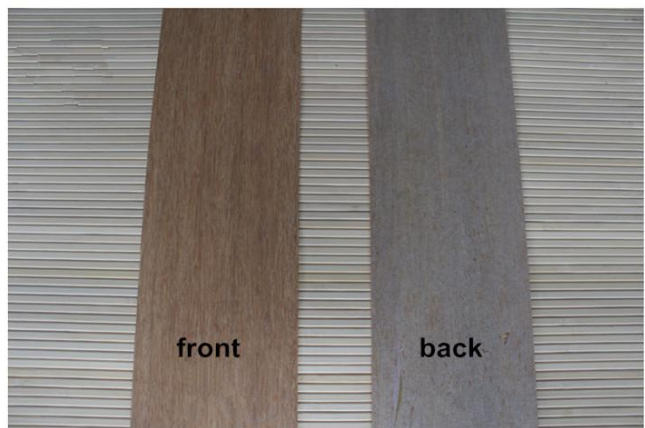

Bamboo veneer is manufactured from bamboo blocks laminated with water-proof adhesive and kiln-dried bamboo strips.

The bamboo blocks are first laminated, then conditioned and soaked for two weeks before being sliced into veneer sheets.

Bamboo veneer is more difficult to produce than conventional solid wood veneers, due in part to the number of glue joints that reduce yield.

Bamboo veneer is backed with either a paper or fabric fleece material to give the product more stability and strength.