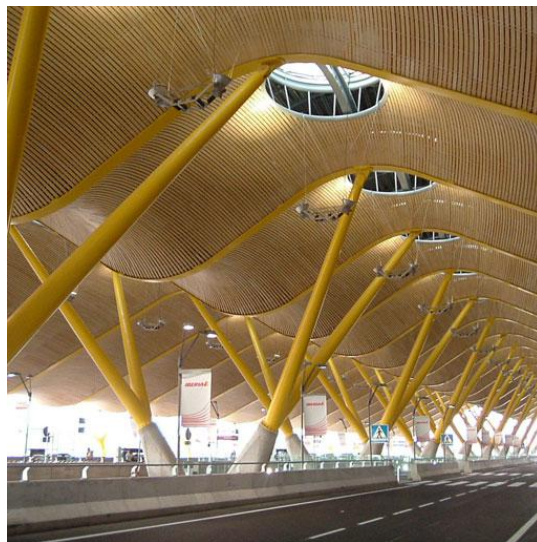

Bmaboo Skin Veneers used in TOYOTA headquarters in Europe