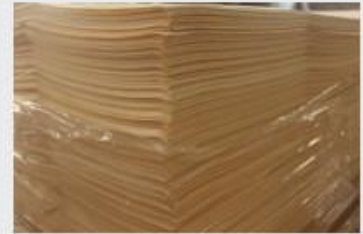

Backing: non-woven fabrics

Glue: E1 / E0

Color:

- Natural – Carbonized – Zebra Color
- Strand Woven natural – Strand Woven Carbonized– Strand Woven Tiger Skin
- Artificial Colorized (Red, Orange, Blue, Green, Purple, Mixed colored

Structural: Horizontal – Vertical

There are two ways of package for thin bamboo veneers as:

- 1.As per roll
2. As per pallet

Stock

Stock

Stock

Tile

Rolling up

Plastic film

wrapping tape

Rolled up

Effect of rolled up

Wrapping stretch film

Finished

Effect of finished

Bamboo veneer is manufactured from bamboo blocks laminated with water-proof adhesive and kiln-dried bamboo strips.

The bamboo blocks are first laminated, then conditioned and soaked for two weeks before being sliced into veneer sheets.

Bamboo veneer is more difficult to produce than conventional solid wood veneers, due in part to the number of glue joints that reduce yield.