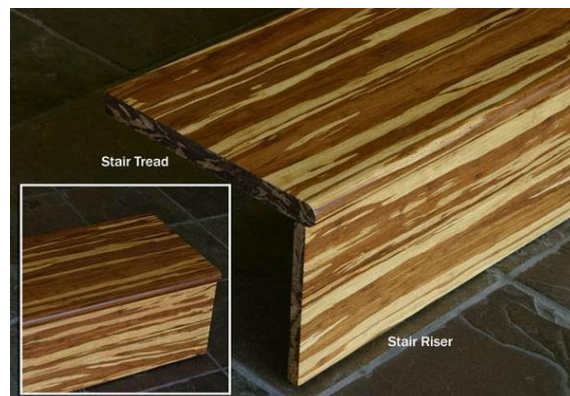

Strand woven bamboo stairs treads has 3 colors of :

Natural Strand Woven bamboo stairs treads

Carbonized Strand Woven Bamboo Stairs treads

Tiger Color Strand Woven Bamboo Stairs Treads

Strand Woven Bamboo Stairs Product feature

Color: Carbonized, Natural or Tiger

Coating: UV protection

Surface Treatment: Smooth

Zhangzhou Pingxin Wood and Bamboo Co., Limited
Xiamen Forever Rise Imp.and Exp. Co., Limited
No.6-10, Jinshan Xili Road, Huli district, Xiamen China.
Phone: +86 592 -5567602 Fax: +86 592 5334829